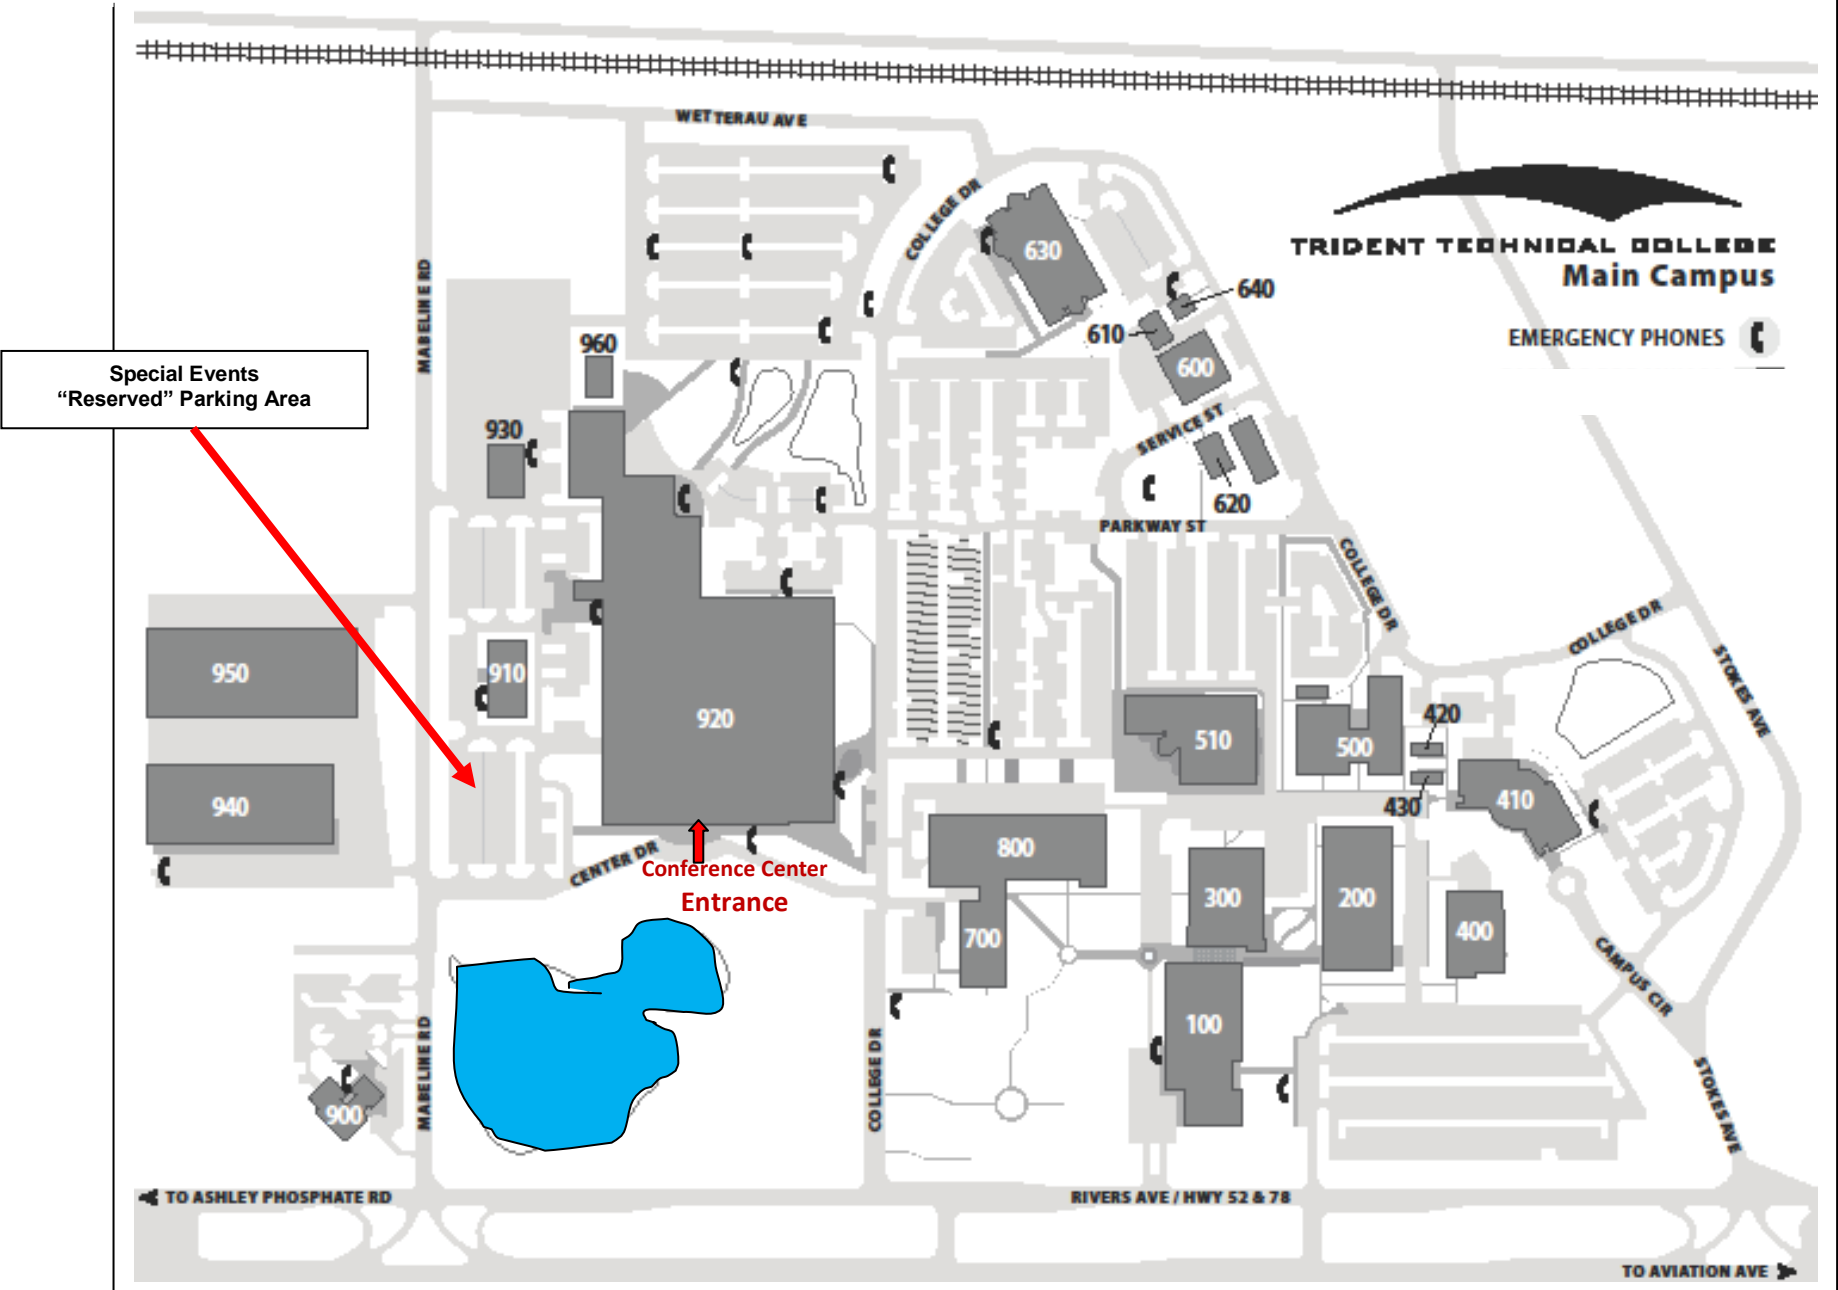

The College Center
at the Complex for Economic Development
Building 920

Special Events
"Reserved" Parking Area

TRIDENT TECHNICAL COLLEGE
Main Campus

EMERGENCY PHONES

Conference Center
Entrance

TO ASHLEY PHOSPHATE RD

RIVERS AVE / HWY 52 & 78

TO AVIATION AVE